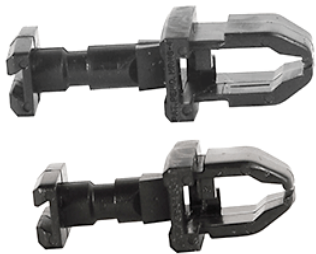

Jensen Vent 12V Fan Light \ SKU: V771412C2G1

Compartment Retainer Clip
www.toplinemfg.com Part number #T1005C-04

Lens only Mfg #: P-1328
Mfg. Fasteners Unlimited part - #P-1327 - Porch Light

Clearance Lights/Side Marker
Part numbers: MC48RBP and MC48ABP Manufactured by
Optronics
O'Reilly Auto Parts

Pivoting Door Retainer Receiver
JR Products/ search #10635

Illuminated assist handle 5500L
Overall length 21" x 1 3/4" wide

Refrigerator Vent/Converter Panel Latch
http://rvadenvr.com/latches_and_fasteners.htm
Order #43977; Mfr. #E377 303-756-9493

Calmark Cover

Replacement Handle Only for 5500L
E5500D

- Fiberglass Bumper (front bumper)
- Fits 2000 Chinook (350 Ford chassis)
- smooth finish
-

Prime-Line Products
 F 2612 Sliding Sash Lock, Right & Left Hand
 Found on Amazon.com