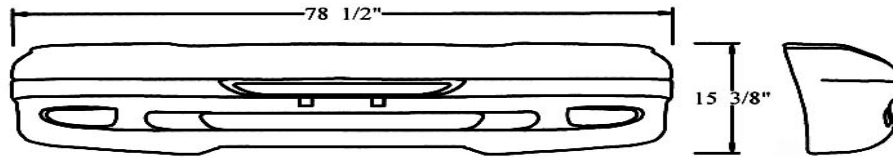

- Fiberglass Bumper (front bumper)
- Fits 2000 Chinook (350 Ford chassis)
- smooth finish
- •

Prime-Line Products
F 2612 Sliding Sash Lock, Right & Left Hand
Found on Amazon.com

Also:
<http://www.allaboutdoors.com/product_info.php?cPath=447_455&products_id=500009>

<http://www.pellandent.com/Motorhome_Product_Details.aspx?productID=6650>

[(800) 216-2786](tel:8002162786) Model # 01-986