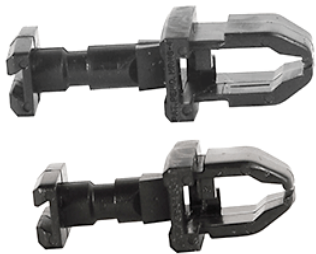

Jensen Vent 12V Fan Light \ SKU: V771412C2G1

Compartment Retainer Clip  
www.toplinemfg.com Part number #T1005C-04

Lens only Mfg #: P-1328  
Mfg. Fasteners Unlimited part - #P-1327 - Porch Light

Clearance Lights/Side Marker  
Part numbers: MC48RBP and MC48ABP Manufactured by  
Optronics  
O'Reilly Auto Parts

Pivoting Door Retainer Receiver  
JR Products/ search #10635

Illuminated assist handle 5500L  
Overall length 21" x 1 3/4" wide

Refrigerator Vent/Converter Panel Latch  
[http://rvadenvr.com/latches\\_and\\_fasteners.htm](http://rvadenvr.com/latches_and_fasteners.htm)  
Order #43977; Mfr. #E377 303-756-9493

Calmark Cover

Replacement Handle Only for 5500L  
E5500D

- Fiberglass Bumper (front bumper)
- Fits 2000 Chinook (350 Ford chassis)
- smooth finish
- 

Prime-Line Products  
 F 2612 Sliding Sash Lock, Right & Left Hand  
 Found on Amazon.com